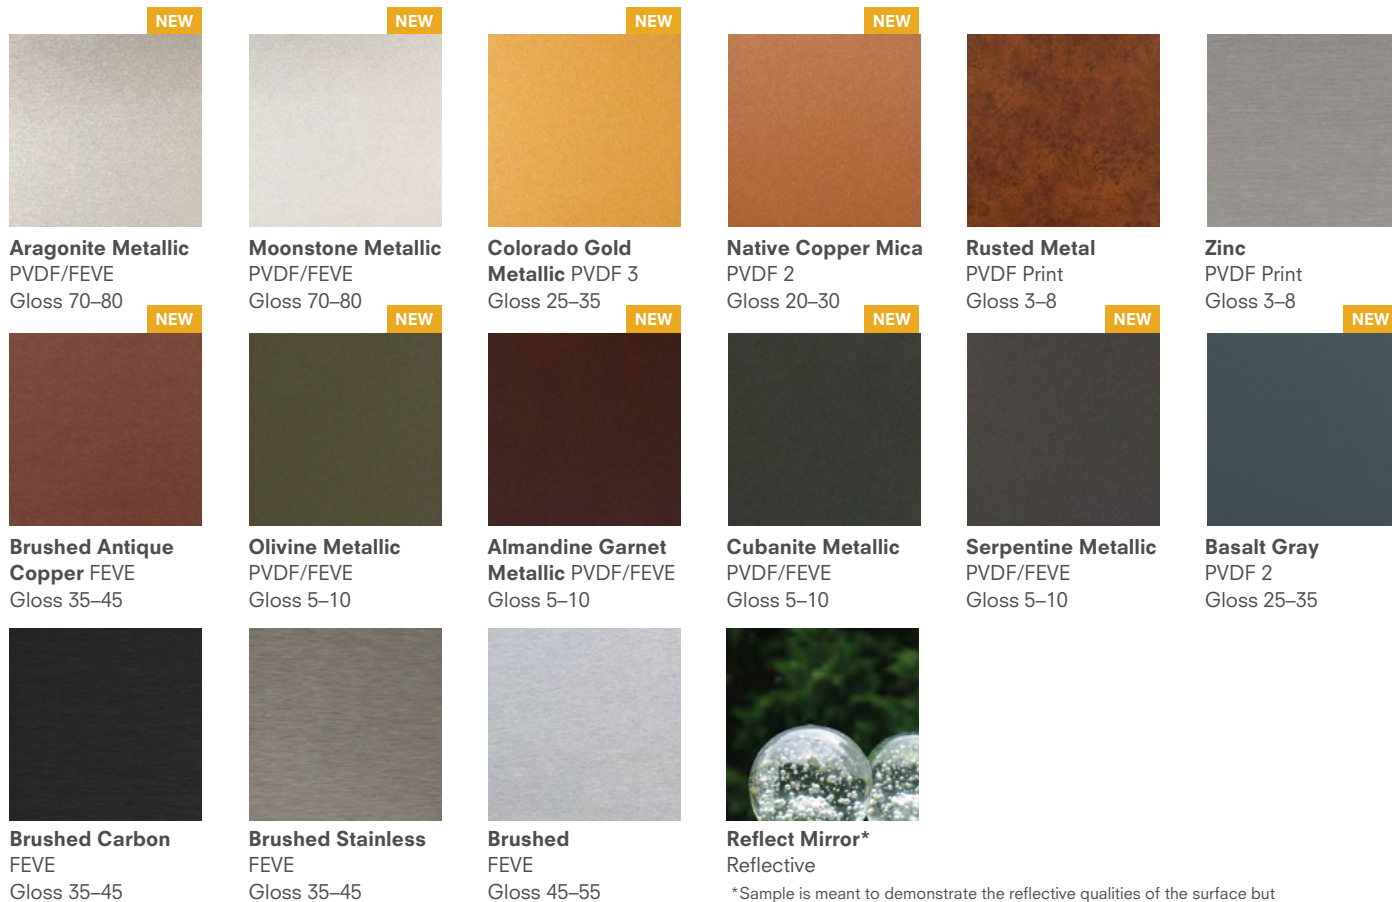

## The Spectra Collection

**Ocean**  
PVDF/FEVE  
Gloss 70-80

**Galaxy Blue**  
PVDF/FEVE  
Gloss 70-80

**White Gold**  
PVDF/FEVE  
Gloss 70-80

**Cupral**  
PVDF/FEVE  
Gloss 70-80

**Sakura**  
PVDF/FEVE  
Gloss 70-80

**Light Bronze Anodized**  
Anodized  
Gloss 15-25

**Medium Bronze Anodized**  
Anodized  
Gloss 15-25

**Dark Bronze Anodized**  
Anodized  
Gloss 15-25

**Black Anodized**  
Anodized  
Gloss 15-25

## The Natural Collection **Element Series**

**Aragonite Metallic**  
PVDF/FEVE  
Gloss 70-80

**Moonstone Metallic**  
PVDF/FEVE  
Gloss 70-80

**Colorado Gold Metallic** PVDF 3  
Gloss 25-35

**Native Copper Mica**  
PVDF 2  
Gloss 20-30

## The Natural Collection **Woodgrain Series**

**Beechwood**  
PVDF Print  
Gloss 3-8

**Rustic Walnut**  
PVDF Print  
Gloss 3-8

**Chestnut**  
PVDF Print  
Gloss 3-8

Scan QR code with mobile camera to order samples or visit [ALUCOBONDUSA.COM/SAMPLES](http://ALUCOBONDUSA.COM/SAMPLES)