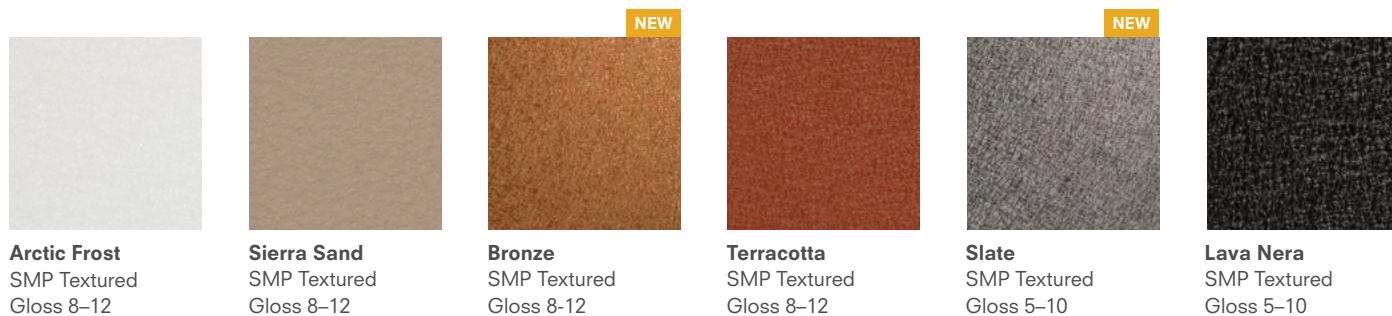

## The Natural Collection **Element Series**

**Aragonite Metallic**  
PVDF/FEVE  
Gloss 70-80

**Moonstone Metallic**  
PVDF/FEVE  
Gloss 70-80

**Colorado Gold Metallic** PVDF 3  
Gloss 25-35

**Native Copper Mica**  
PVDF 2  
Gloss 20-30

**Rusted Metal**  
PVDF Print  
Gloss 3-8

**Zinc**  
PVDF Print  
Gloss 3-8

**Brushed Antique Copper** FEVE  
Gloss 35-45

**Olivine Metallic**  
PVDF/FEVE  
Gloss 5-10

**Almandine Garnet Metallic** PVDF/FEVE  
Gloss 5-10

**Cubanite Metallic**  
PVDF/FEVE  
Gloss 5-10

**Serpentine Metallic**  
PVDF/FEVE  
Gloss 5-10

**Basalt Gray**  
PVDF 2  
Gloss 25-35

**Brushed Carbon**  
FEVE  
Gloss 35-45

**Brushed Stainless**  
FEVE  
Gloss 35-45

## The Natural Collection **Terra Series**

**Arctic Frost**  
SMP Textured  
Gloss 8-12

**Sierra Sand**  
SMP Textured  
Gloss 8-12

**Bronze**  
SMP Textured  
Gloss 8-12

**Terracotta**  
SMP Textured  
Gloss 8-12